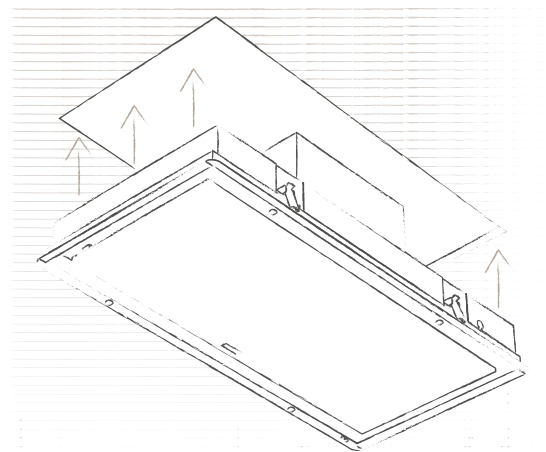

S.E.I. SYSTEM

Da bi omogočili praktično in varno namestitev stropnih nap, smo pri podjetju Elica razvili preprost sistem inštaliranja: Super Easy Installation (S.E.I.). S pomočjo S.E.I. stropno napo samo z nekaj preprostimi koraki varno namestite.

Installing the Ceiling range of models needs to be straightforward and safe. That is why Elica has introduced the new Super Easy Installation system. With this system, installation takes just a few, simple steps in complete safety, ensuring both the product's aesthetics and the integrity of the false ceiling.

- ✓ POENOSTAVLJEN DELOVNI PROCES
- ✓ PRIHRANEK ČASA PRI NAMESTITVI
- ✓ VGRADNJA BREZ POSEBNEGA ORODJA
- ✓ NAJVEČJA VARNOST PRI VSEH DELOVNIH KORAKIH

- ✓ SIMPLIFICATION OF OPERATIONS
- ✓ SAVE TIME WHEN INSTALLING
- ✓ INSTALLATION WITHOUT SPECIAL TOOLS
- ✓ COMPLETE SAFETY IN EVERY STEP

1 DVIGNITE APARAT.
BRING THE PRODUCT TO THE COMPARTMENT IN THE FALSE CEILING.

2 APARAT POTISNITE V IZREZ V STROPU.
PUSH THE PRODUCT INTO THE PRACTICAL OPENING.

APARAT DRŽIJO V SPUŠČENEM STROPU SPONKE. PORAVNAJTE APARAT.

THE BRACKETS HOLD THE PRODUCT IN THE FALSE CEILING.