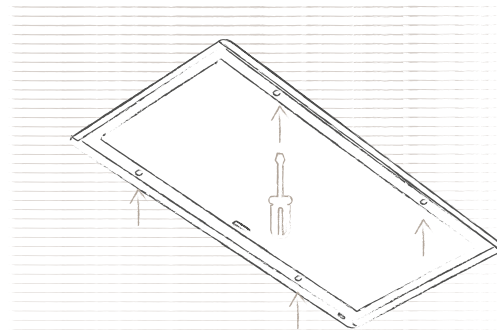

Installing the Ceiling range of models needs to be straightforward and safe. That is why Elica has introduced the new Super Easy Installation system. With this system, installation takes just a few, simple steps in complete safety, ensuring both the product's aesthetics and the integrity of the false ceiling.

**1** DVIGNITE APARAT.  
BRING THE PRODUCT TO THE COMPARTMENT IN THE FALSE CEILING.

**2** APARAT POTISNITE V IZREZ V STROPU.  
PUSH THE PRODUCT INTO THE PRACTICAL OPENING.

APARAT DRŽIJO V SPUŠČENEM STROPU SPONKE. PORAVNAJTE APARAT.

THE BRACKETS HOLD THE PRODUCT IN THE FALSE CEILING.

**3** KO JE APARAT V ŽELEENEM POLOŽAJU, PRIVIJTE VIJAKE DO KONCA.  
TIGHTEN THE SCREWS TO DEFINITELY FIX THE PRODUCT.

Na voljo za modele Illusion, Skydome in Hilight.  
Available for models Illusion, Skydome e Hilight.